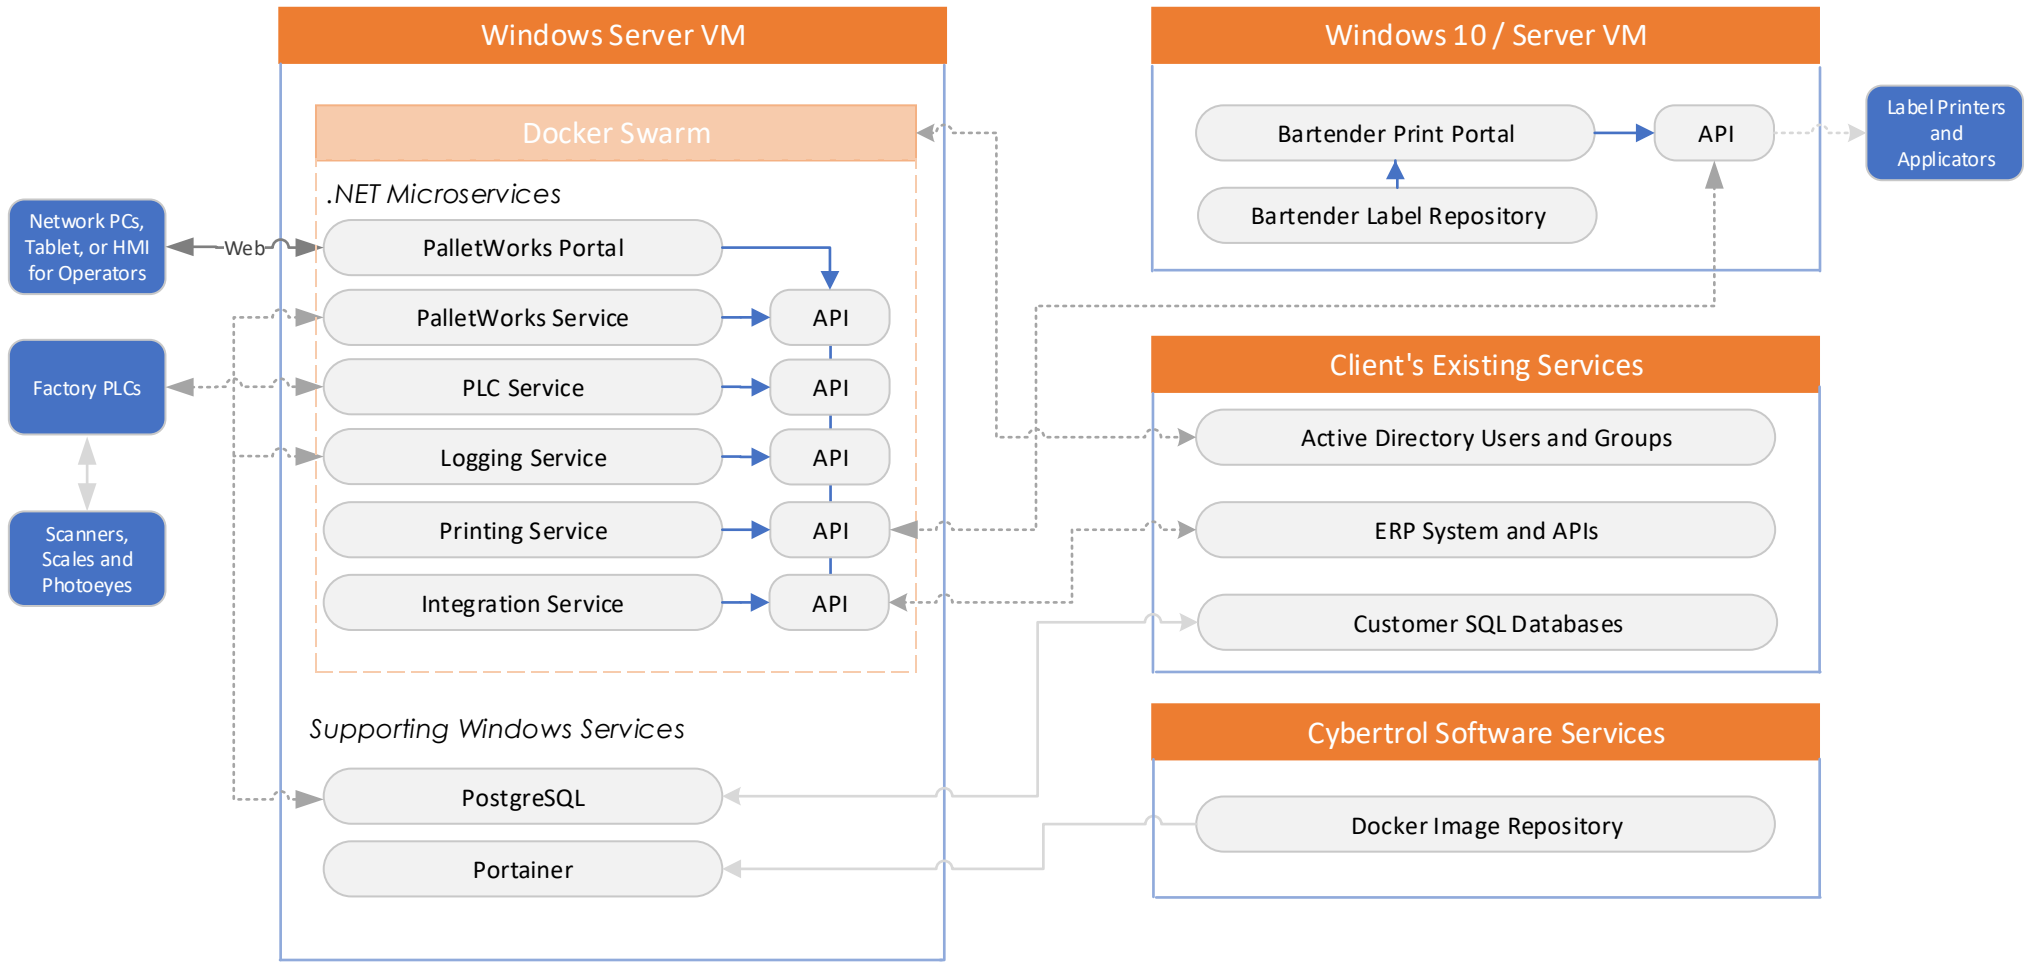

PalletWorks

Software Architecture

Last Updated: 02/12/2024

KEY:

Virtual Machine

Physical Hardware

Software Service

Microservice REST API

REST API